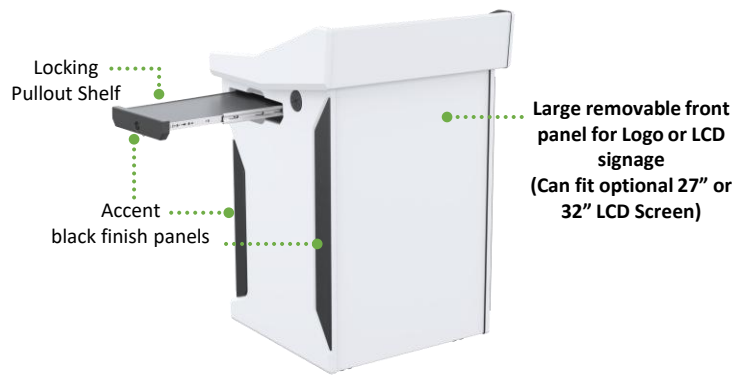

PDX1532 Mobile Podium

Locking PC/Storage and rack compartment with adjustable shelf, and 2x 120mm fan accommodation inside.
(Can fit 1x 12U Rack frame or up to 12U Drop-In-Rack)

The **PDX1532** is the sibling Mobile Podium of the **PDX1532-PC-FS** Digital Podium. This **PDX1532** Mobile Podium can also integrate a 10-points Touch Capacitive 15.6" PC, a Full HD front-facing 27" or 32" LCD Screen. It features a large compartment that can fit a 12U Rack frame, a Pullout shelf, and accommodations for up to 2x 120mm fans.

The work surface and Flip-open Top have enough space for accommodating your electronics and power grommets/cubby's custom cutouts.

Standard Features

- Highly resistant thermowrap work surface and body finish with side accent panels in black finish.
- Locking Pullout Shelf.
- Front large 28.5" W x 11" D work surface with Flip-open top for easy access to cable management with lock.
- Grommets and interior accommodation for up to 2x 120mm fans.
- Interior adjustable shelf.
- Heavy-duty casters for easy maneuvering (2 locking).
- Ships assembled.

Specifications

Model: PDX1532
Width: 30.0"
Depth: 30.0"
Height: 46.5"

Finishes:

The information contained in this drawing is the sole property of Audio Visual Furniture International. Any reproduction in part or as a whole without the written permission of Audio Visual Furniture International is prohibited. We can build or modify stock configurations to suit customer specifications. Please contact us to discuss how this service can help meet your needs. Some quantity restrictions may apply. Specification subject to change without notice. Computers, cameras, monitors, etc. are shown to illustrate product usage and are not included unless otherwise noted.