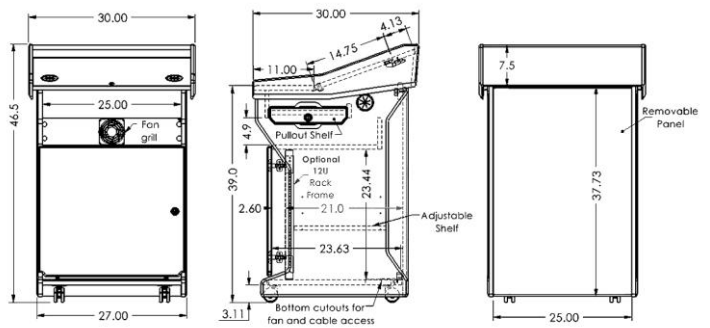

PDX1532 Mobile Podium

Locking PC/Storage and rack compartment with adjustable shelf, and 2x 120mm fan accommodation inside.
(Can fit 1x 12U Rack frame or up to 12U Drop-In-Rack)

The **PDX1532** is the sibling Mobile Podium of the **PDX1532-PC-FS** Digital Podium. This **PDX1532** Mobile Podium can also integrate a 10-points Touch Capacitive 15.6" PC, a Full HD front-facing 27" or 32" LCD Screen. It features a large compartment that can fit a 12U Rack frame, a Pullout shelf, and accommodations for up to 2x 120mm fans.

The work surface and Flip-open Top have enough space for accommodating your electronics and power grommets/cubby's custom cutouts.

Standard Features

- Highly resistant thermowrap work surface and body finish with side accent panels in black finish.
- Locking Pullout Shelf.
- Front large 28.5" W x 11" D work surface with Flip-open top for easy access to cable management with lock.
- Grommets and interior accommodation for up to 2x 120mm fans.
- Interior adjustable shelf.
- Heavy-duty casters for easy maneuvering (2 locking).
- Ships assembled.

Specifications

Model: PDX1532
Width: 30.0"
Depth: 30.0"
Height: 46.5"

Finishes:

The information contained in this drawing is the sole property of Audio Visual Furniture International. Any reproduction in part or as a whole without the written permission of Audio Visual Furniture International is prohibited. We can build or modify stock configurations to suit customer specifications. Please contact us to discuss how this service can help meet your needs. Some quantity restrictions may apply. Specification subject to change without notice. Computers, cameras, monitors, etc. are shown to illustrate product usage and are not included unless otherwise noted.