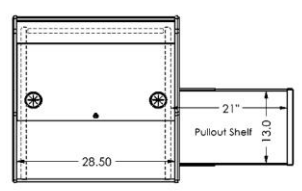

PDX1532 Mobile Podium

Locking PC/Storage and rack compartment with adjustable shelf, and 2x 120mm fan accommodation inside.
(Can fit 1x 12U Rack frame or up to 12U Drop-In-Rack)

The **PDX1532** is the sibling Mobile Podium of the **PDX1532-PC-FS** Digital Podium. This **PDX1532** Mobile Podium can also integrate a 10-points Touch Capacitive 15.6" PC, a Full HD front-facing 27" or 32" LCD Screen. It features a large compartment that can fit a 12U Rack frame, a Pullout shelf, and accommodations for up to 2x 120mm fans.

The work surface and Flip-open Top have enough space for accommodating your electronics and power grommets/cubby's custom cutouts.

Standard Features

- Highly resistant thermowrap work surface and body finish with side accent panels in black finish.
- Locking Pullout Shelf.
- Front large 28.5" W x 11" D work surface with Flip-open top for easy access to cable management with lock.
- Grommets and interior accommodation for up to 2x 120mm fans.
- Interior adjustable shelf.
- Heavy-duty casters for easy maneuvering (2 locking).
- Ships assembled.

Specifications

Model: PDX1532
Width: 30.0"
Depth: 30.0"
Height: 46.5"

Finishes:

The information contained in this drawing is the sole property of Audio Visual Furniture International. Any reproduction in part or as a whole without the written permission of Audio Visual Furniture International is prohibited. We can build or modify stock configurations to suit customer specifications. Please contact us to discuss how this service can help meet your needs. Some quantity restrictions may apply. Specification subject to change without notice. Computers, cameras, monitors, etc. are shown to illustrate product usage and are not included unless otherwise noted.